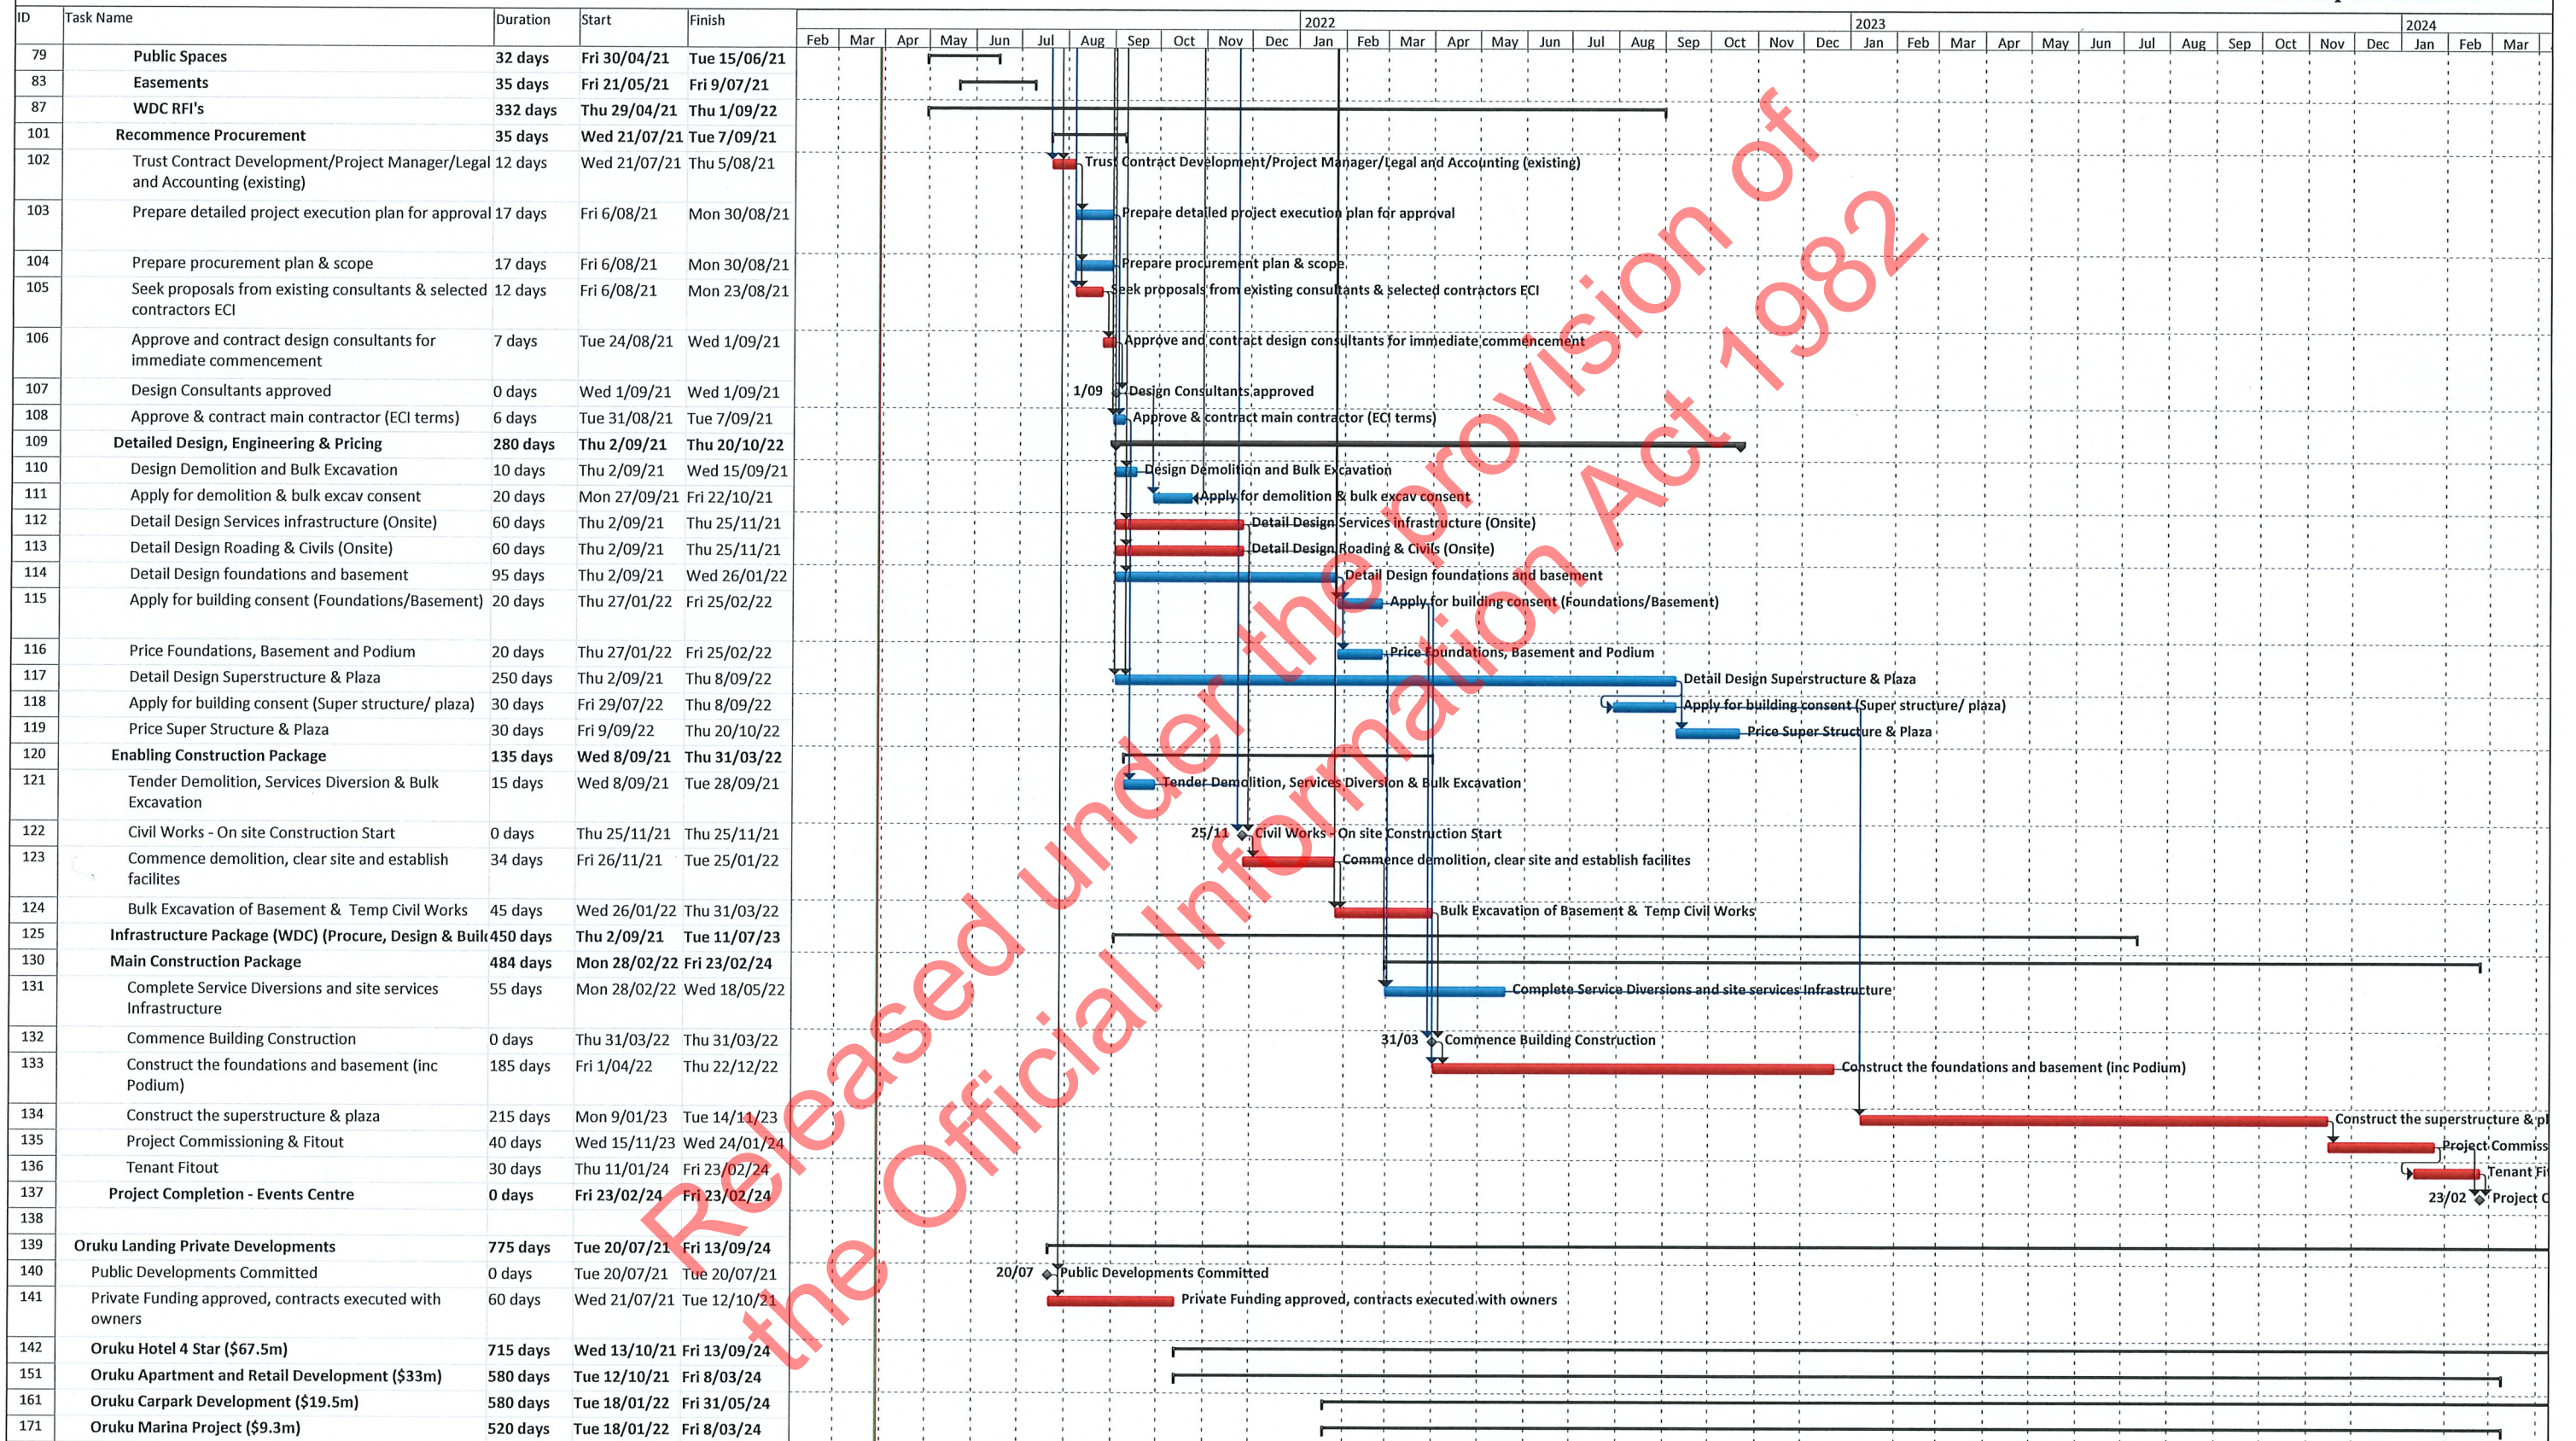

Oruku Conference and Event Centre - Whangarei
Revised at 29 March 2021 -DRAFT for RC

Project: Event Centre Programme
Date: Mon 29/03/21

Oruku Conference and Event Centre - Whangarei
Revised at 29 March 2021 -DRAFT for RC

Project: Event Centre Programme Date: Mon 29/03/21	Critical Path	Milestone	External Tasks	Inactive Milestone	Duration-only	Start-only	Critical
	Task	Summary	External Milestone	Inactive Summary	Manual Summary Rollup	Finish-only	Critical Split
	Split	Project Summary	Inactive Task	Manual Task	Manual Summary	Deadline	Progress