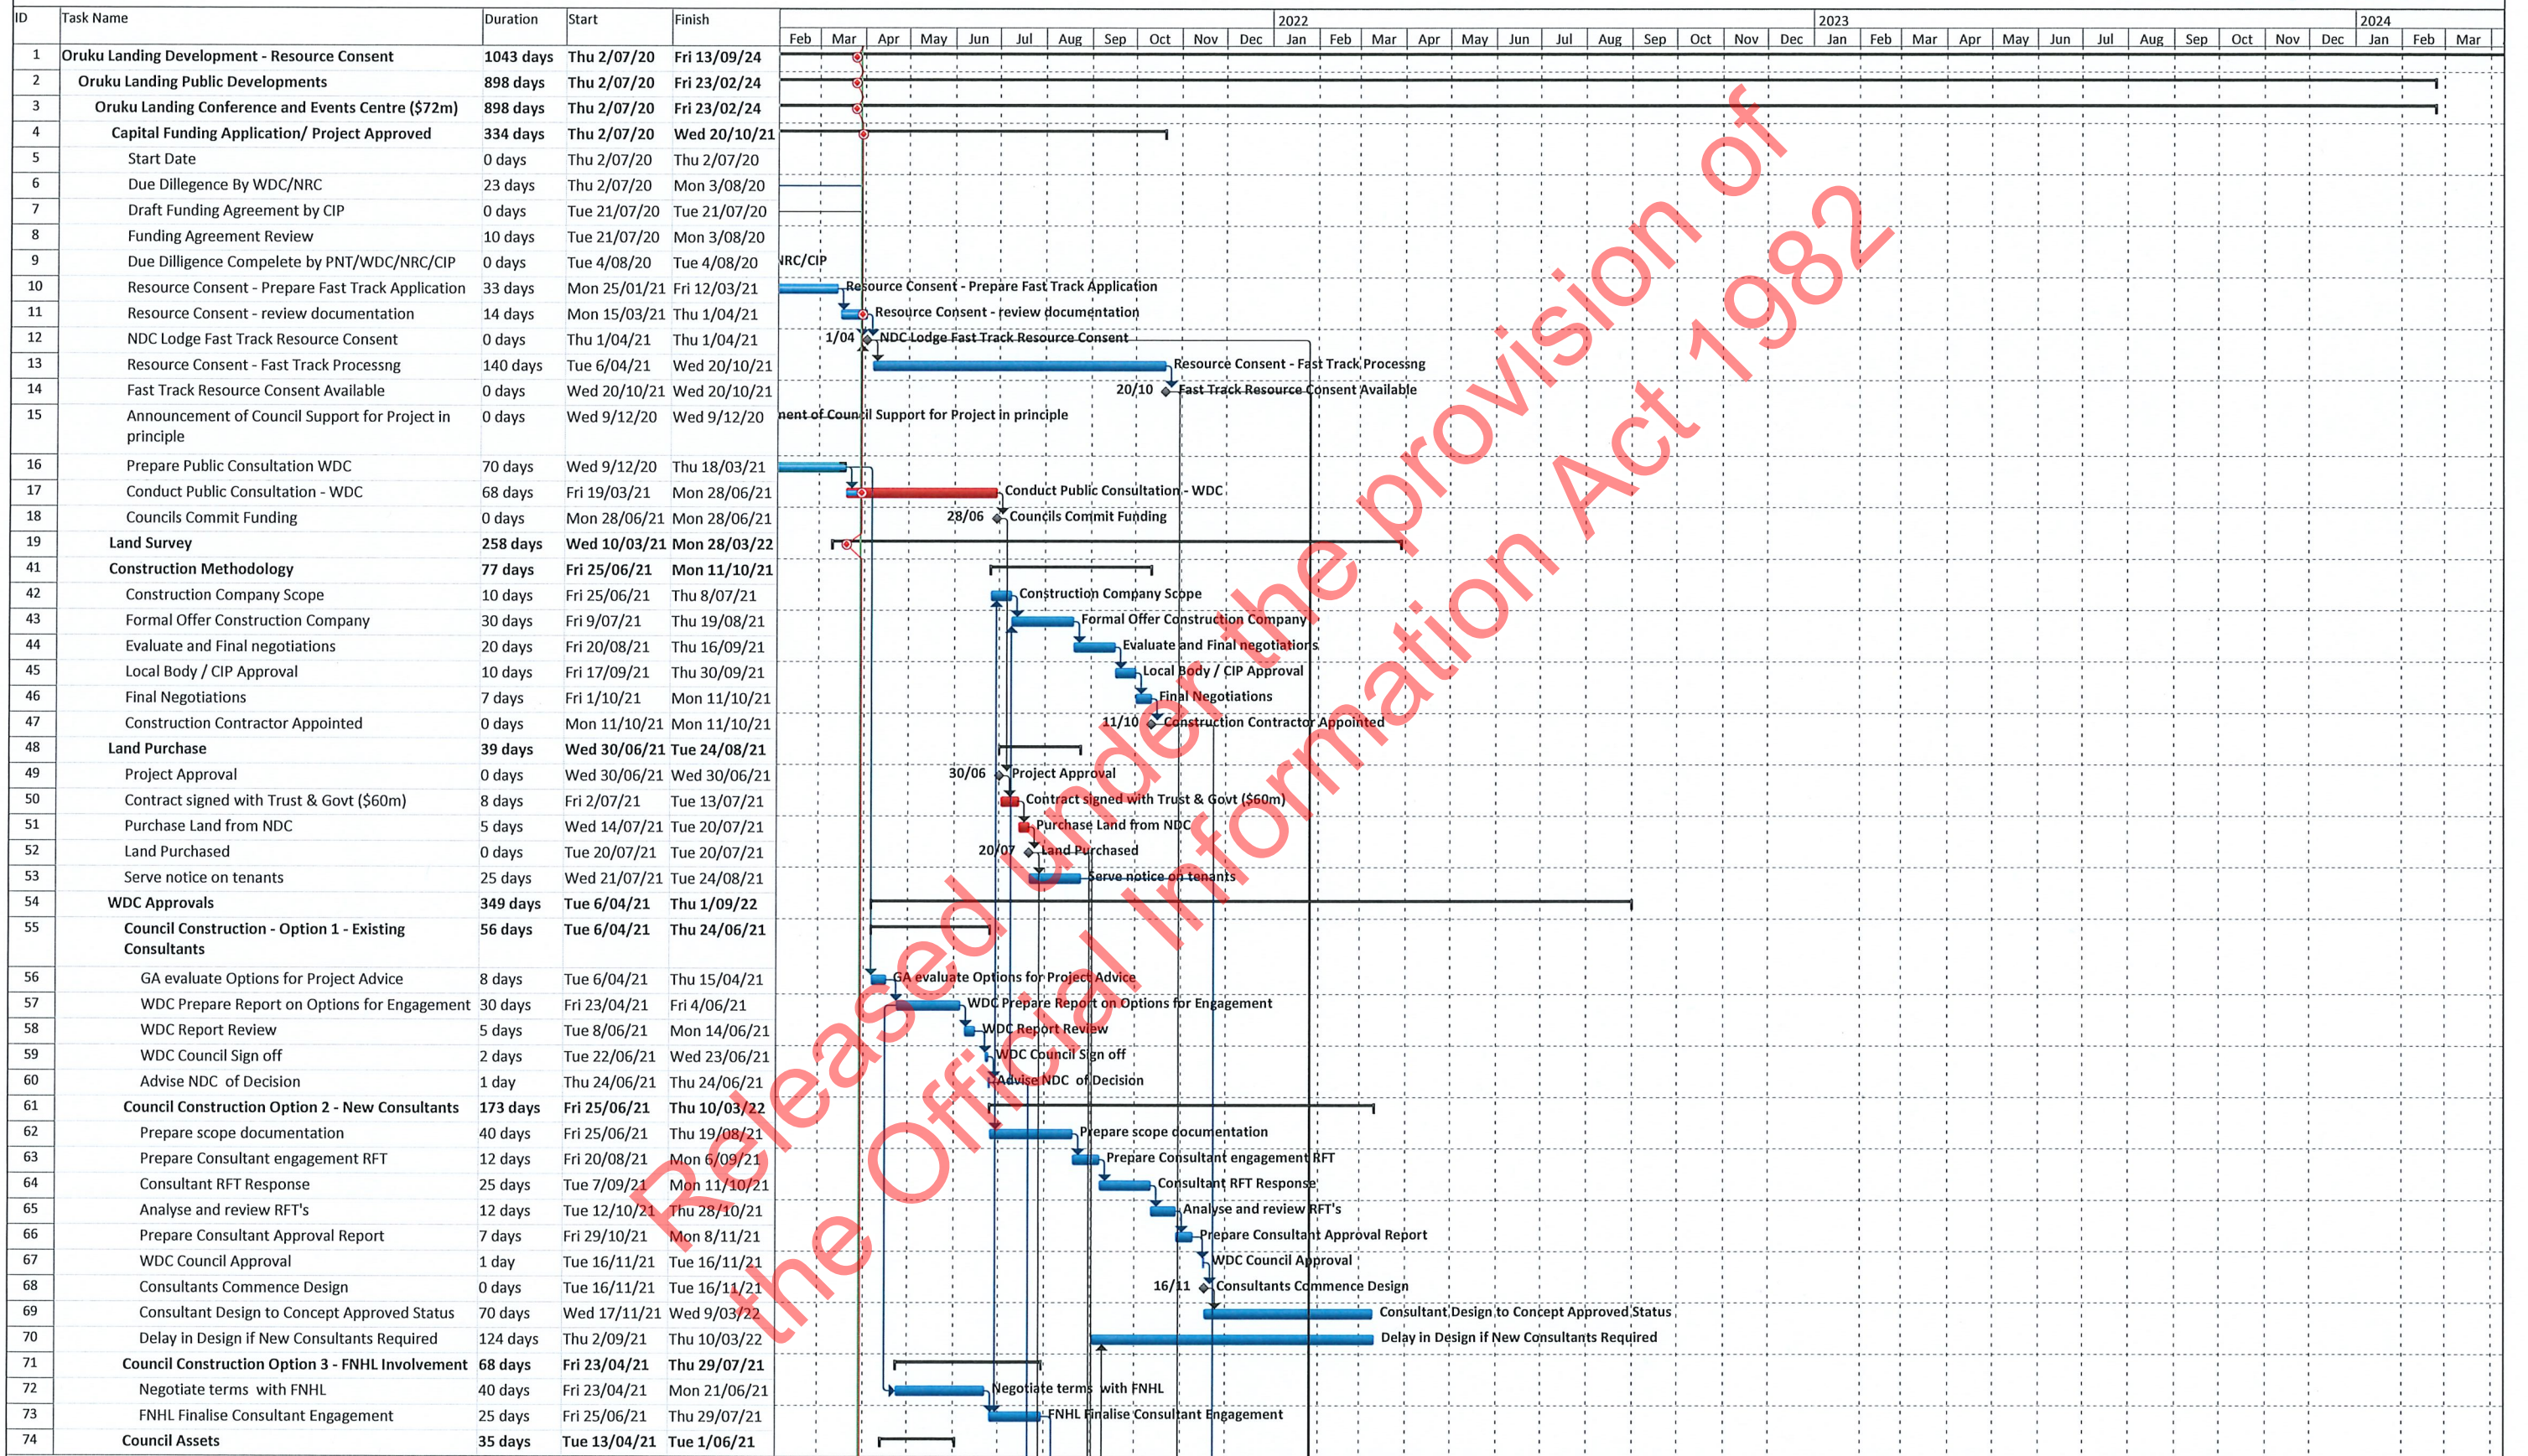

Oruku Conference and Event Centre - Whangarei
Revised at 29 March 2021 -DRAFT for RC

Project: Event Centre Programme
Date: Mon 29/03/21

Oruku Conference and Event Centre - Whangarei
Revised at 29 March 2021 -DRAFT for RC

Project: Event Centre Programme Date: Mon 29/03/21	Critical Path	Milestone	External Tasks	Inactive Milestone	Duration-only	Start-only	Critical
	Task	Summary	External Milestone	Inactive Summary	Manual Summary Rollup	Finish-only	Critical Split
	Split	Project Summary	Inactive Task	Manual Task	Manual Summary	Deadline	Progress