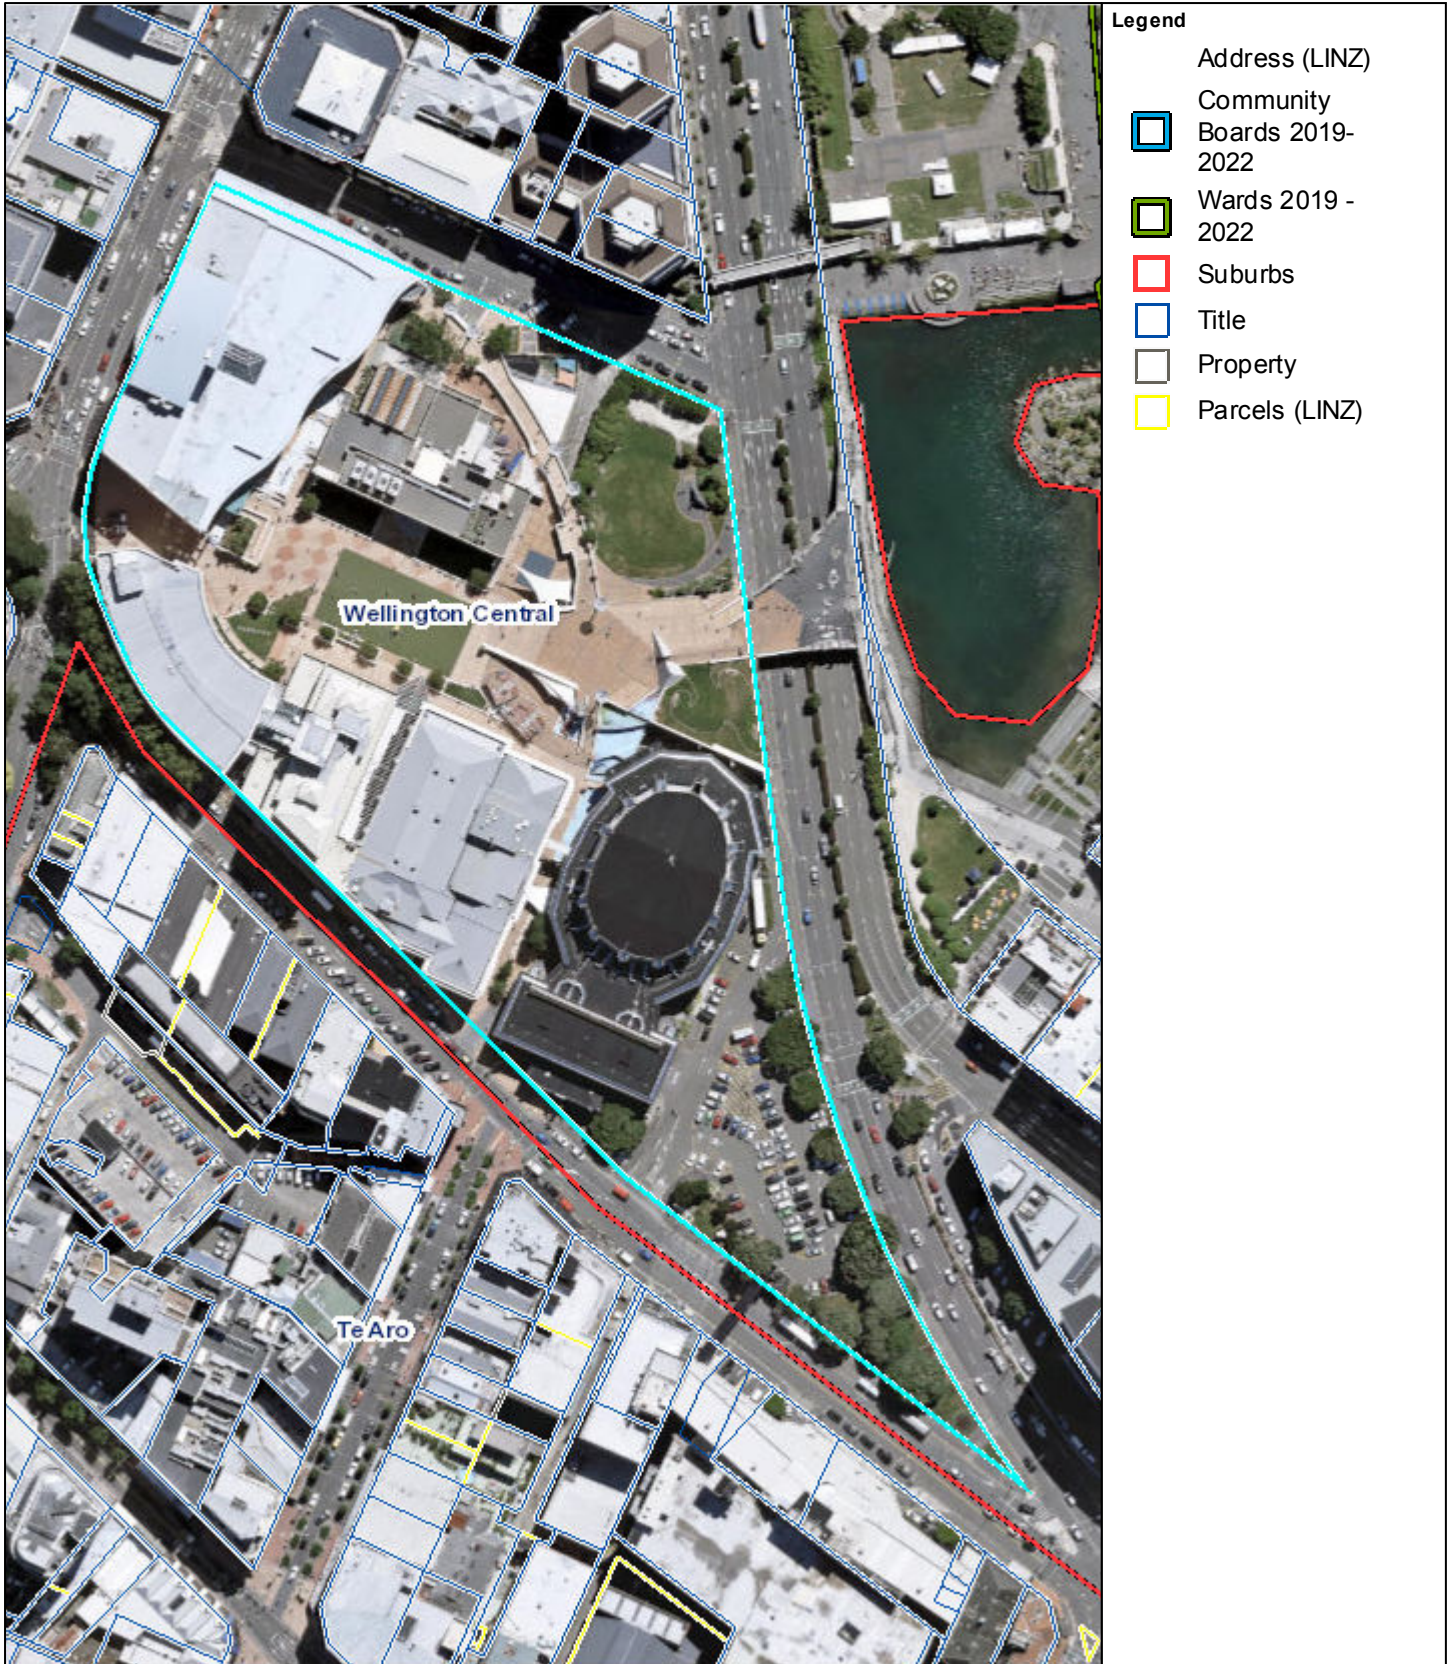

# MFC current parcel

May 13, 2021

**Disclaimer:**  
 The use of any land or property information in OneMap is entirely at the user's own risk and discretion. Wellington City Council does not give any warranty that any information contained is accurate or complete. The Council does not accept any responsibility or liability for any action taken, or omission made, in reliance on information obtained from OneMap.

**Data Statement:**  
 Property boundaries, 20m Contours, road names, rail line, address & title points sourced from Land Information NZ. Assets, contours, water and drainage information shown is approximate and must not be used for detailed engineering design. Other data has been compiled from a variety of sources and its accuracy may vary, but is generally +/- 1m. Crown Copyright reserved.

**Property Boundaries Accuracy:**  
 +/-1m in urban areas  
 +/-30m in rural areas

**Data Source:**  
 Census data - Statistics NZ.  
 Postcodes - NZ Post.

Absolutely Positively  
**Wellington City Council**  
 Me Heke Ki Pōneke