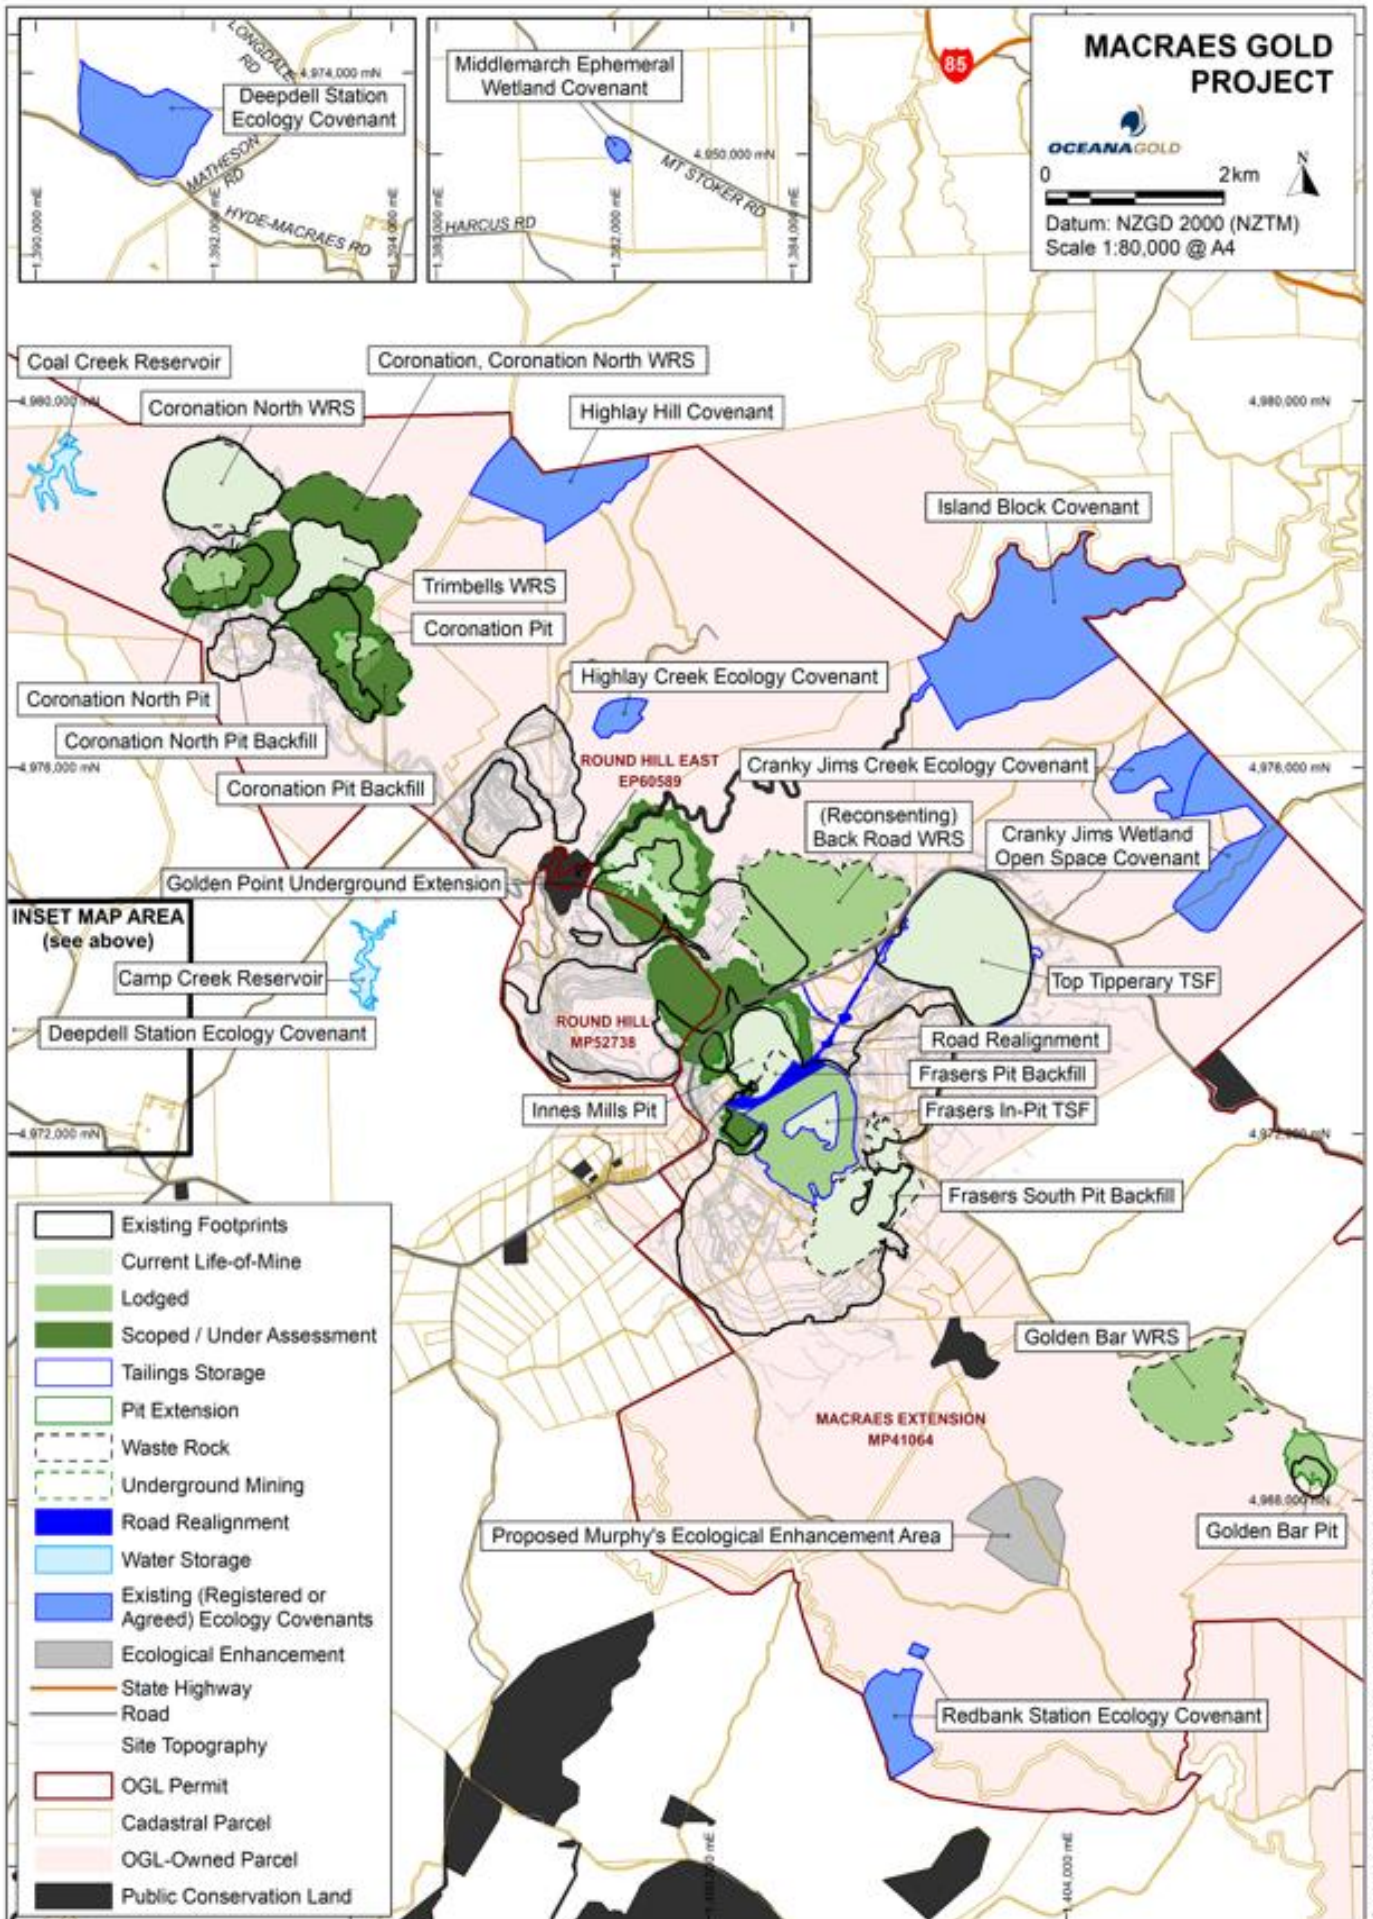

MACRAES LOCATION MAP

MP4FAST PROJECT STAGING MAP

MP4FAST SCHEDULE

Mine-life	Current Life-of-Mine			MP4 2026 - 2035								Stockpiles, closure & rehabilitation		
Readiness	Consents in hand or anticipated			Lodged	Scoped and under assessment ahead of lodging									
Work area & staging	2024	2025	2026	2027	2028	2029	2030	2031	2032	2033	2034	2035	2036+	
Open Pits														
Innes Mills Pit Stage 7	IM7													
Innes Mills Pit Stage 8	IM8	IM8	IM8											
Innes Mills Pit Stage 9			IM9											
Innes Mills Pit Stage 10				IM10										
Innes Mills Pit North-East					IM-NE	IM-NE	IM-NE	IM-NE	IM-NE					
Coronation Pit Stage 6		CO6	CO6											
Coronation Pit Stage 7				CO7	CO7	CO7	CO7	CO7	CO7					
Coronation North Pit Stage 5										CN5	CN5			
Golden Bar Pit Stage 2									GB2					
Underground Mines														
Golden Point Underground	GPUG	GPUG	GPUG	GPUG	GPUG	GPUG	GPUG	GPUG	GPUG	GPUG	GPUG			
Tailings Storage Facilities (TSFs)														
Top Tipperary & Frasers In-Pit	TTTSF	FTSF1	FTSF2	FTSF2	FTSF2	FTSF2	FTSF2	FTSF2	FTSF2	FTSF3	FTSF3	FTSF3	FTSF3	
Waste Rock Stacks / Backfills														
Frasers/Frasers Sth/Back Road	FRBF	FRBF	FRBF	FRBF	FRBF	FRBF	FRBF	FRBF	FRBF					
Golden Bar	FSBF	FSBF	FSBF	FSBF	FSBF	BRWRS	BRWRS	BRWRS	BRWRS	GBWRS	GBWRS	GBWRS		
Coronation/Coronation North		CNBF	CNBF	CO6BF	CO6BF	CO6BF	CO6BF	CO6BF	CO6BF					