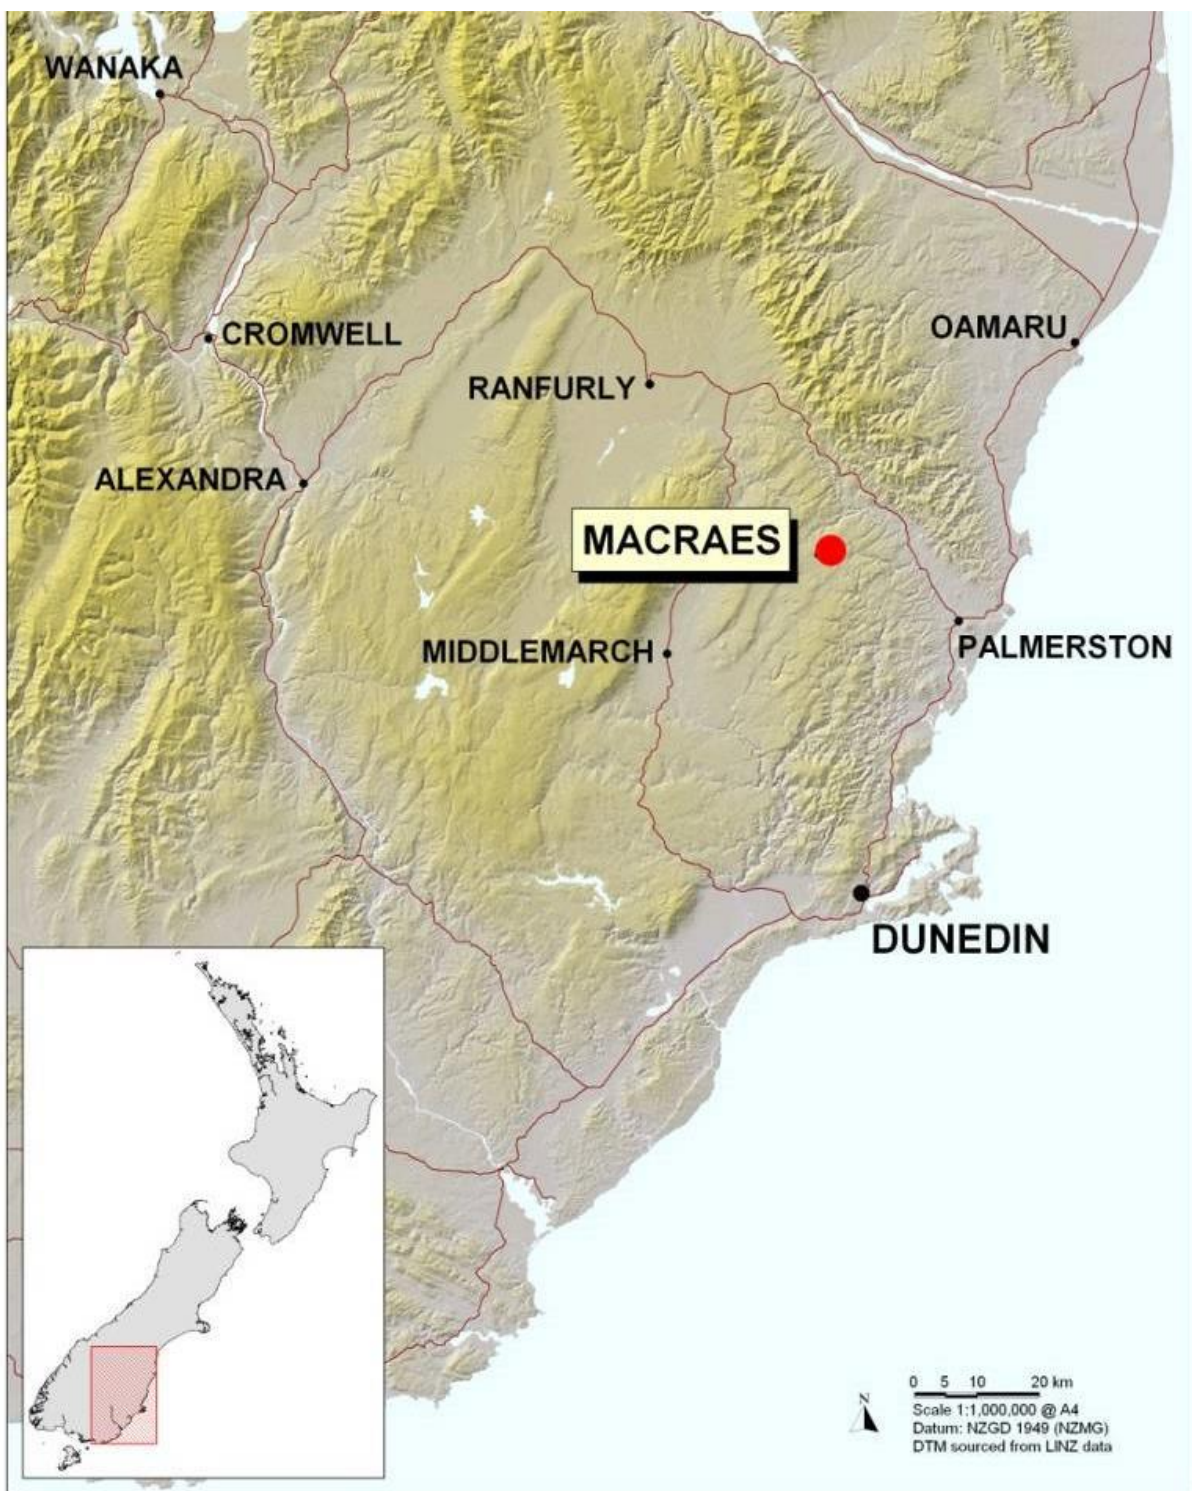

MACRAES LOCATION MAP

MP4FAST PROJECT STAGING MAP

MP4FAST SCHEDULE

Mine-life	Current Life-of-Mine			MP4 2026 - 2035								Stockpiles, closure & rehabilitation		
Readiness	Consents in hand or anticipated			Lodged	Scoped and under assessment ahead of lodging									
Work area & staging	2024	2025	2026	2027	2028	2029	2030	2031	2032	2033	2034	2035	2036+	
Open Pits														
Innes Mills Pit Stage 7	IM7													
Innes Mills Pit Stage 8	IM8	IM8	IM8											
Innes Mills Pit Stage 9			IM9											
Innes Mills Pit Stage 10				IM10										
Innes Mills Pit North-East					IM-NE	IM-NE	IM-NE	IM-NE	IM-NE					
Coronation Pit Stage 6		CO6	CO6											
Coronation Pit Stage 7				CO7	CO7	CO7	CO7	CO7	CO7					
Coronation North Pit Stage 5										CN5	CN5			
Golden Bar Pit Stage 2									GB2					
Underground Mines														
Golden Point Underground	GPUG	GPUG	GPUG	GPUG	GPUG	GPUG	GPUG	GPUG	GPUG	GPUG	GPUG			
Tailings Storage Facilities (TSFs)														
Top Tipperary & Frasers In-Pit	TTTSF	FTSF1	FTSF2	FTSF2	FTSF2	FTSF2	FTSF2	FTSF2	FTSF2	FTSF3	FTSF3	FTSF3	FTSF3	
Waste Rock Stacks / Backfills														
Frasers/Frasers Sth/Back Road	FRBF	FRBF	FRBF	FRBF	FRBF	FRBF	FRBF	FRBF	FRBF					
Golden Bar	FSBF	FSBF	FSBF	FSBF	FSBF	BRWRS	BRWRS	BRWRS	BRWRS	GBWRS	GBWRS	GBWRS		
Coronation/Coronation North		CNBF	CNBF	CO6BF	CO6BF	CO6BF	CO6BF	CO6BF	CO6BF					