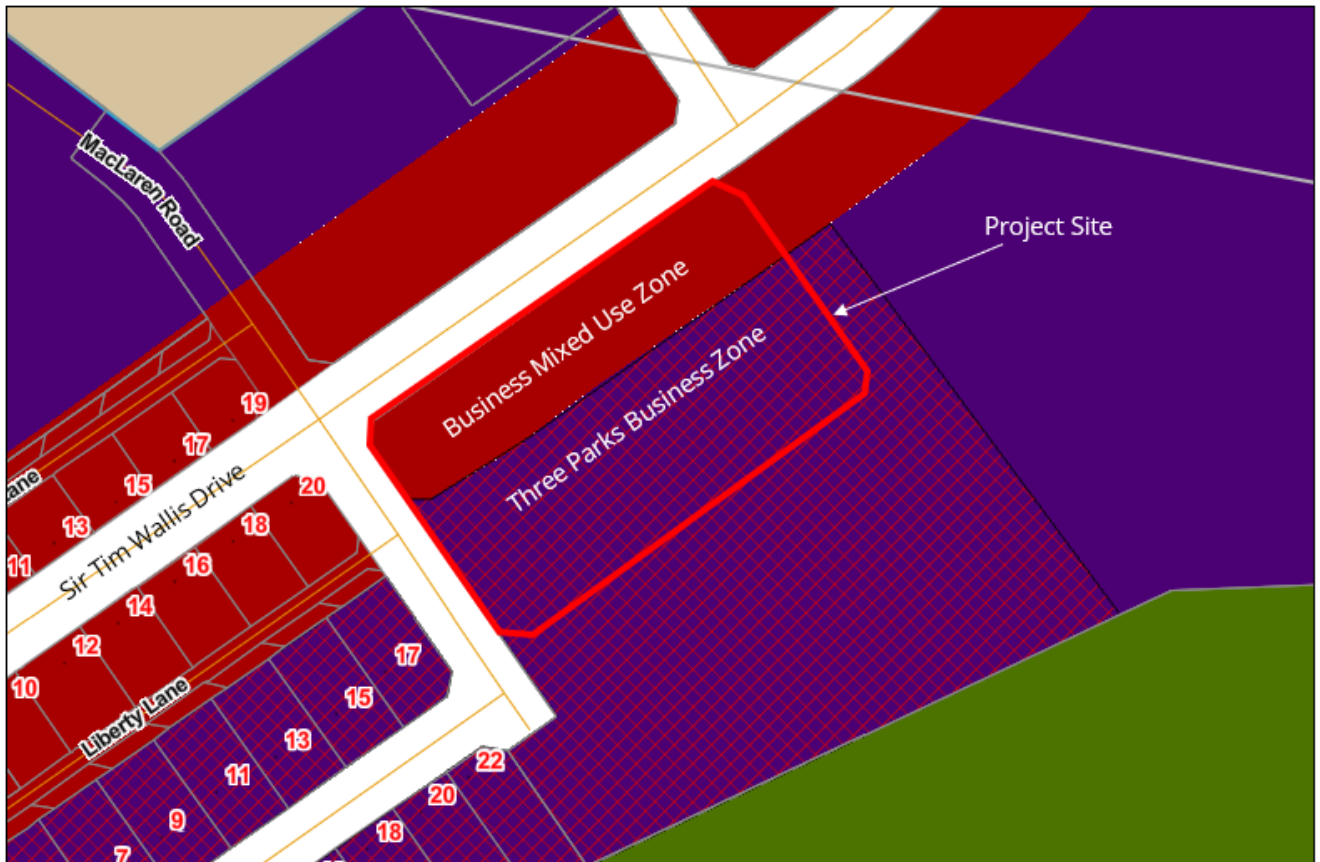

Project Location Maps

Figure 1 - Project Site and Surrounding Context

Source – QLDC Map Navigator 2024

Figure 2 - Project Location

Source – QLDC Map Navigator 2024

Figure 3 – Owners of Neighbouring Sites

Source – QLDC Map Navigator 2024

Figure 4 - Proposed District Plan Zoning Map Source - QLDC Map Navigator 2024

Figure 5 - Proposed District Plan Zoning of Site

Source – QLDC Map Navigator 2024